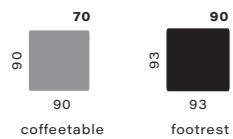

snooze fixed elements combine to fit your size

snooze modular elements combine to extend functions

chaise longue

side elements

snooze modular elements combine to extend functions

corners

manual

electric