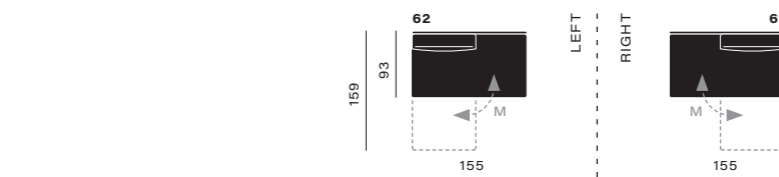

snooze fixed elements combine to fit your size

snooze modular elements combine to extend functions

chaise longue

side elements

snooze modular elements combine to extend functions

corners

manual

electric