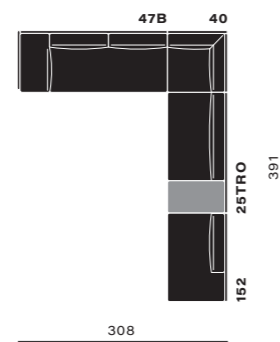

endless possibilities

Enjoy your freedom to set up your very own Snooze. The choices are yours. Make them memorable.

Go to work with our online planner or get inspired in our showrooms.

www.indera.be