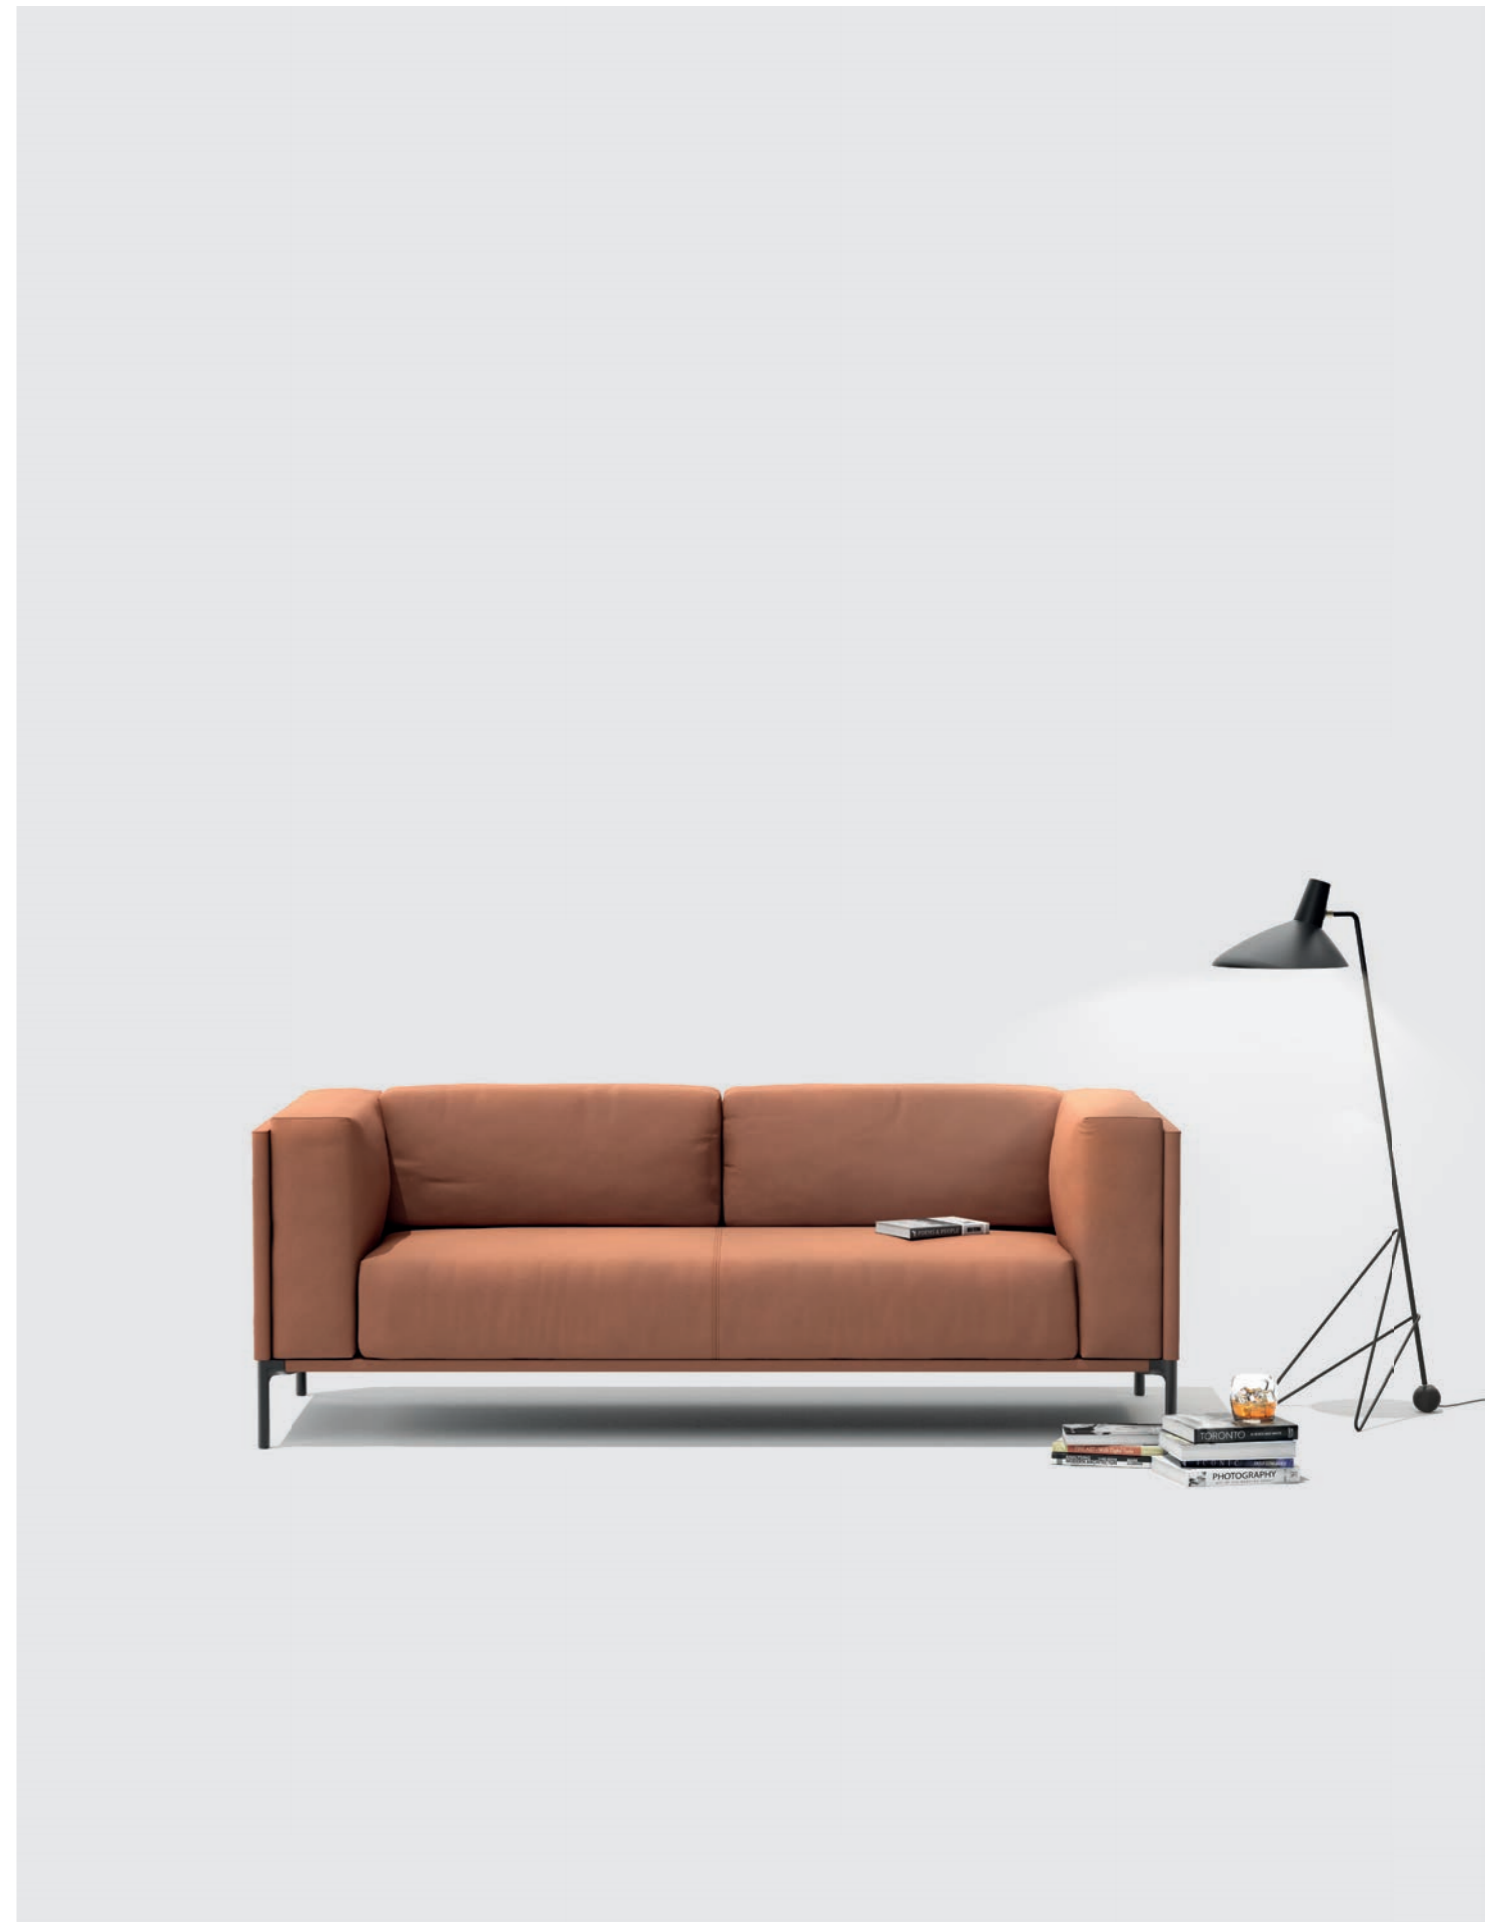

a classic never goes out of style