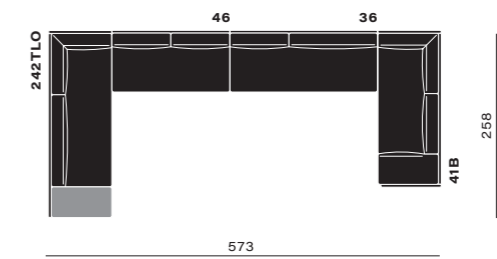

endless possibilities

Enjoy your freedom to set up your very own Snooze. The choices are yours. Make them memorable.

Go to work with our online planner or get inspired in our showrooms.

www.indera.be