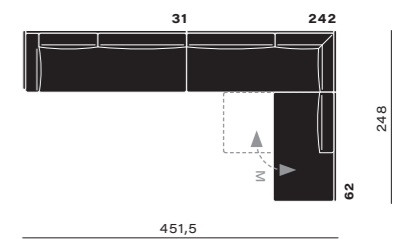

endless possibilities

Enjoy your freedom to set up your very own Snooze. The choices are yours. Make them memorable.

Go to work with our online planner or get inspired in our showrooms.

www.indera.be