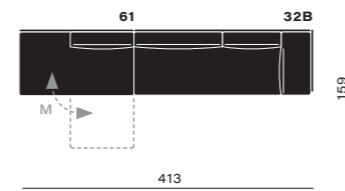

endless possibilities

Enjoy your freedom to set up your very own Snooze. The choices are yours. Make them memorable.

Go to work with our online planner or get inspired in our showrooms.

www.indera.be