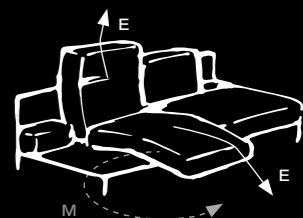

① MANUAL

- Turnable seat (manual)

② ELECTRIC

- Seat moves forward and forms a bend
- Back cushion moves up and gets in a comfortable lying mode
- Movable neck support

③ MANUAL & ELECTRIC

- Turnable seat (manual)
- Seat moves forward and forms a bend
- Back cushion moves up and gets in a comfortable lying mode
- Movable neck support

snooze fixed elements combine to fit your size

snooze modular elements combine to extend functions

chaise longue

side elements

snooze modular elements combine to extend functions

corners

manual

electric