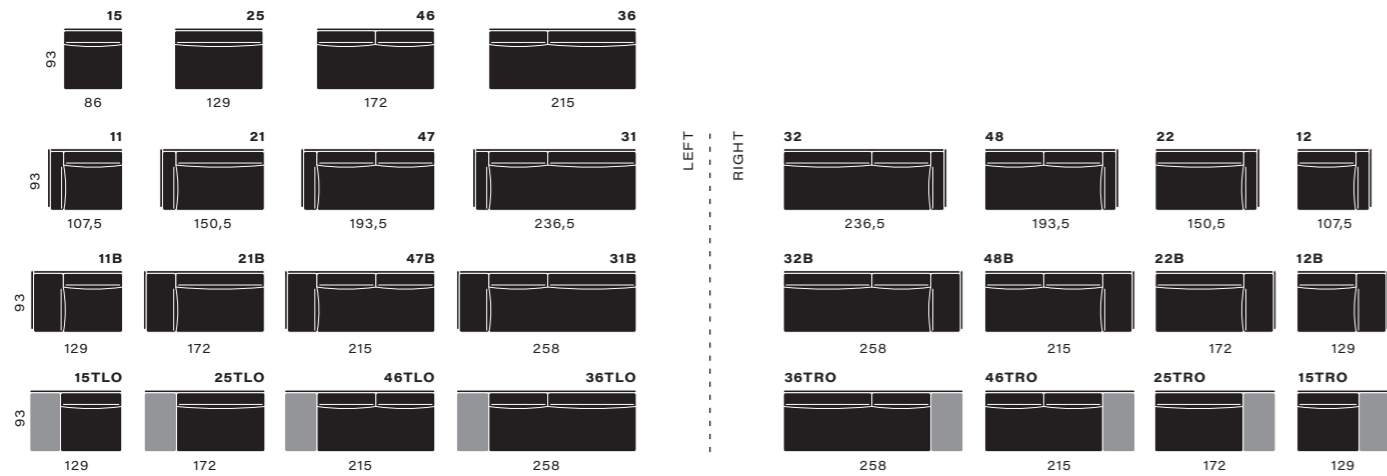

snooze fixed elements combine to fit your size

snooze modular elements combine to extend functions

chaise longue

side elements

snooze modular elements combine to extend functions

corners

manual

electric