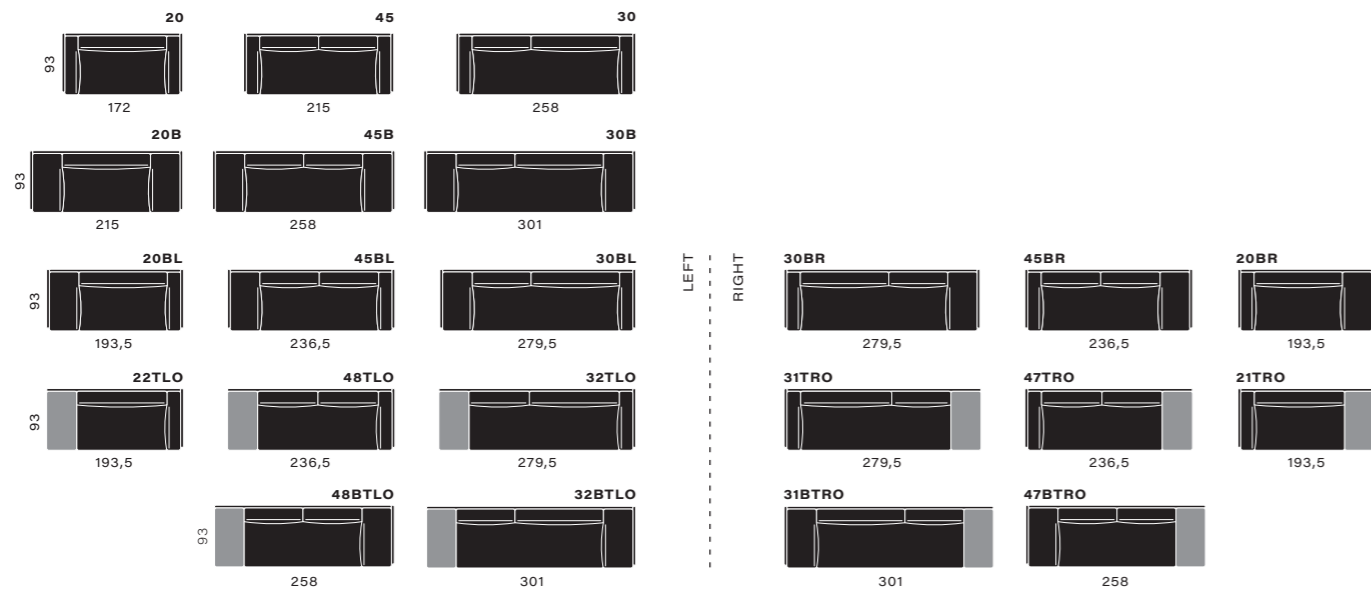

snooze fixed elements combine to fit your size

snooze modular elements combine to extend functions