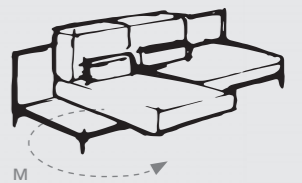

element 61
32B
inside fabric: ST0822289
outside leather: W53959