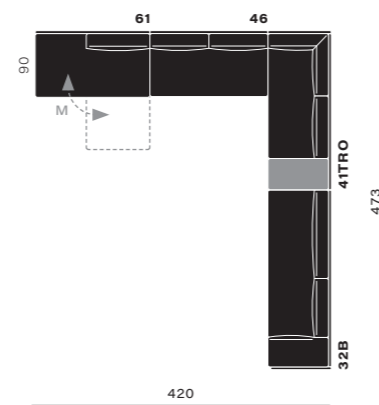

endless possibilities

Enjoy your freedom to set up your very own Snooze. The choices are yours. Make them memorable.

Go to work with our online planner or get inspired in our showrooms.

www.indera.be