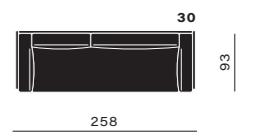

endless possibilities

Enjoy your freedom to set up your very own Snooze. The choices are yours. Make them memorable.

Go to work with our online planner or get inspired in our showrooms.

www.indera.be