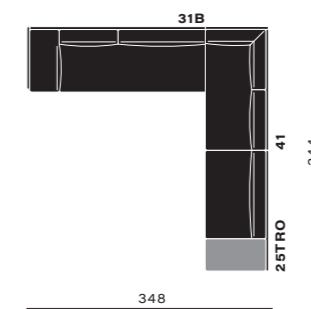

endless possibilities

Enjoy your freedom to set up your very own Snooze. The choices are yours. Make them memorable.

Go to work with our online planner or get inspired in our showrooms.

www.indera.be