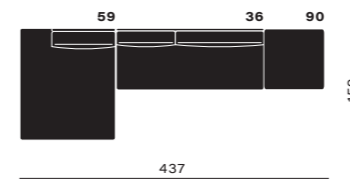

endless possibilities

Enjoy your freedom to set up your very own Snooze. The choices are yours. Make them memorable.

Go to work with our online planner or get inspired in our showrooms.

www.indera.be