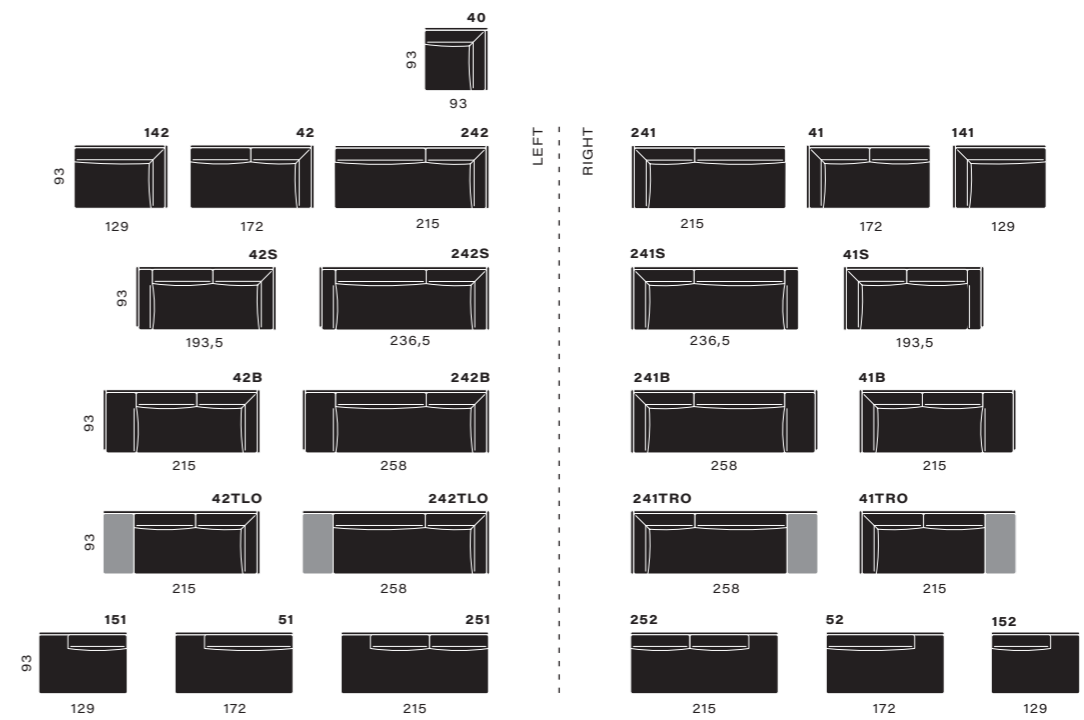

snooze fixed elements combine to fit your size

snooze modular elements combine to extend functions

chaise longue

side elements

snooze modular elements combine to extend functions

corners

manual

electric

manual & electric

↕ adjustable electric ↻ adjustable manually ■ tablet / box

snooze endings

high armrest

low armrest

tablet closed

tablet open

box (drawer) outside open