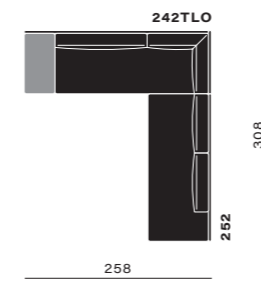

endless possibilities

Enjoy your freedom to set up your very own Snooze. The choices are yours. Make them memorable.

Go to work with our online planner or get inspired in our showrooms.

www.indera.be