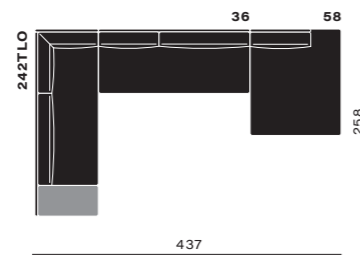

endless possibilities

Enjoy your freedom to set up your very own Snooze. The choices are yours. Make them memorable.

Go to work with our online planner or get inspired in our showrooms.

www.indera.be