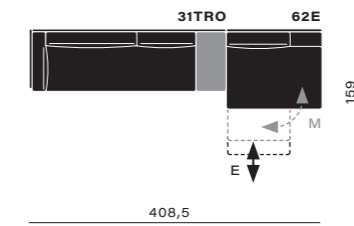

endless possibilities

Enjoy your freedom to set up your very own Snooze. The choices are yours. Make them memorable.

Go to work with our online planner or get inspired in our showrooms.

www.indera.be