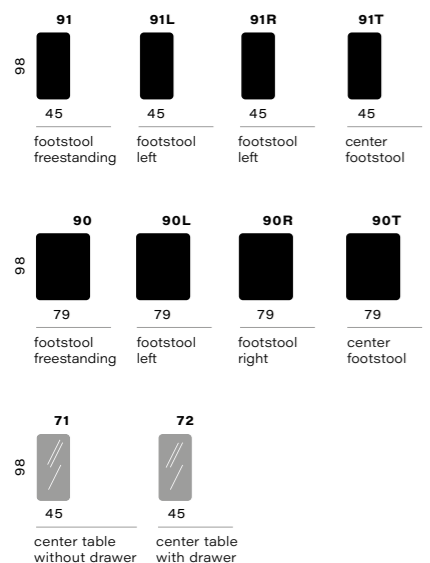

footstools and tables