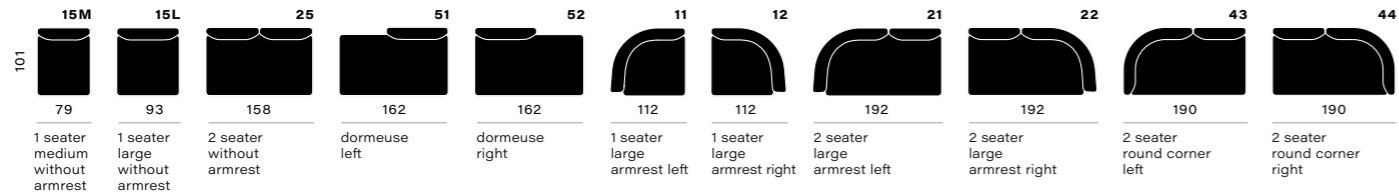

float elements combine to fit your size

fixed elements