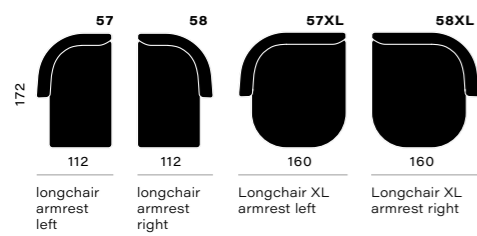

float elements combine to fit your size

fixed elements