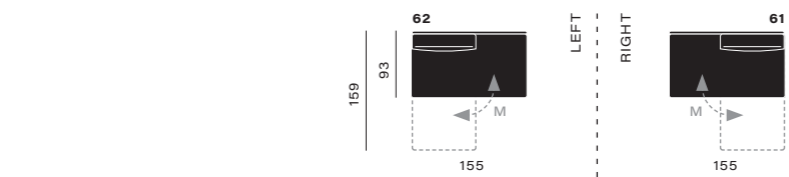

snooze fixed elements combine to fit your size

snooze modular elements combine to extend functions

chaise longue

side elements

snooze modular elements combine to extend functions

corners

manual

electric