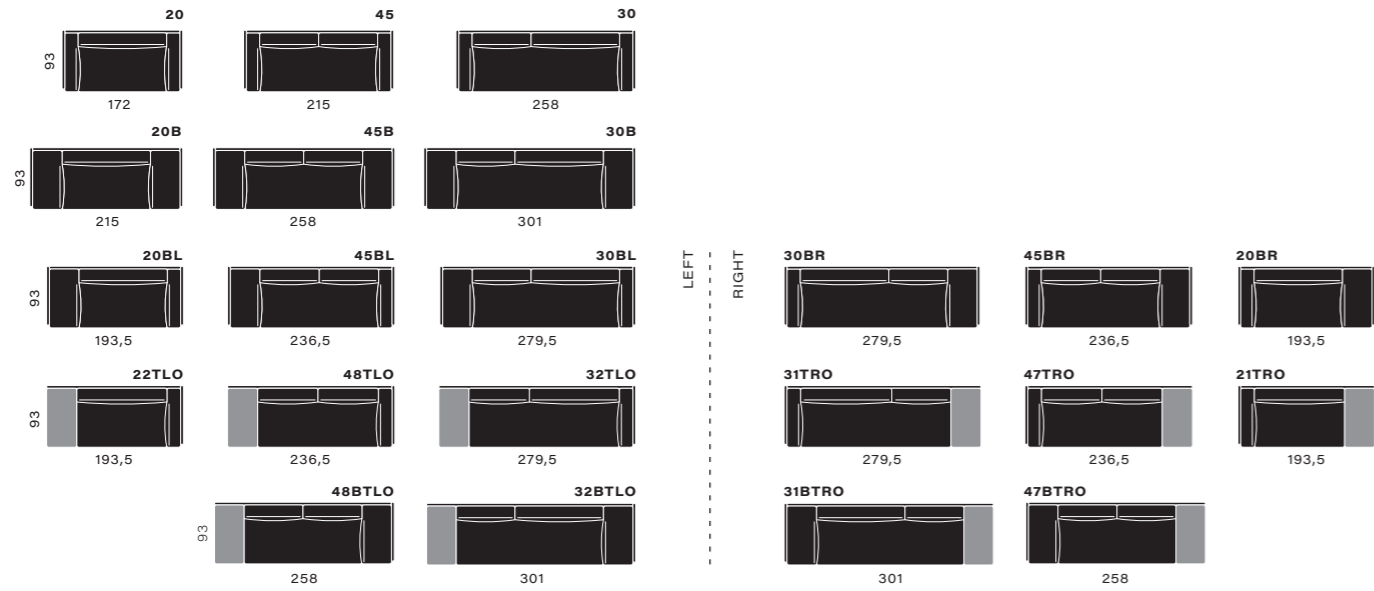

snooze fixed elements combine to fit your size

snooze modular elements combine to extend functions

chaise longue

side elements

snooze modular elements combine to extend functions

corners

manual

electric

manual & electric

↕ adjustable electric ↻ adjustable manually ■ tablet / box