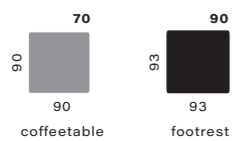

snooze fixed elements combine to fit your size

snooze modular elements combine to extend functions

chaise longue

side elements

snooze modular elements combine to extend functions

corners

manual

electric