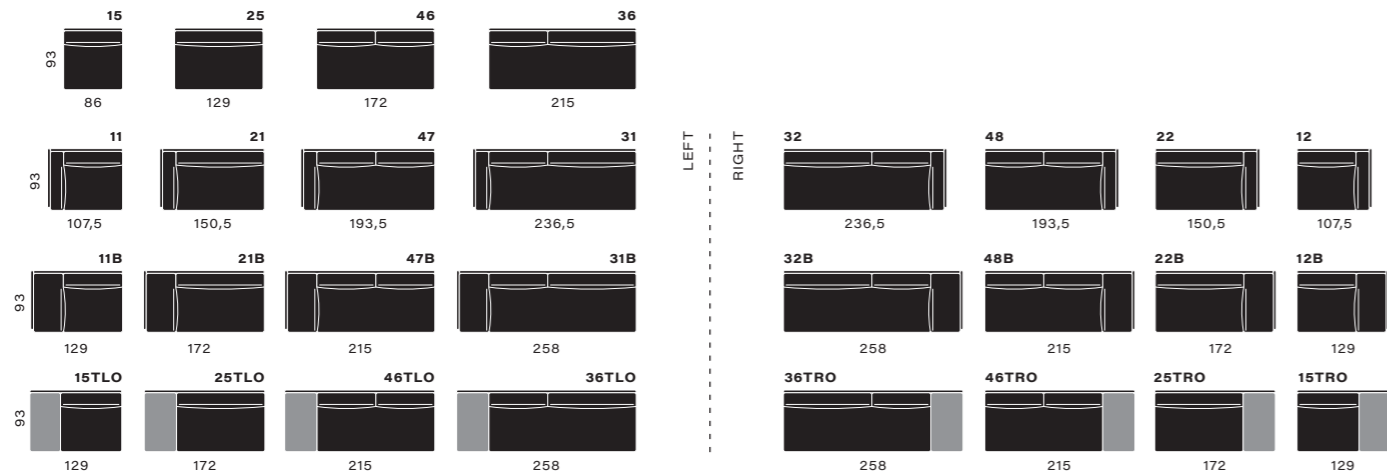

snooze fixed elements combine to fit your size

snooze modular elements combine to extend functions

chaise longue

side elements

snooze modular elements combine to extend functions

corners

manual

electric

manual & electric

↕ adjustable electric ↻ adjustable manually ■ tablet / box