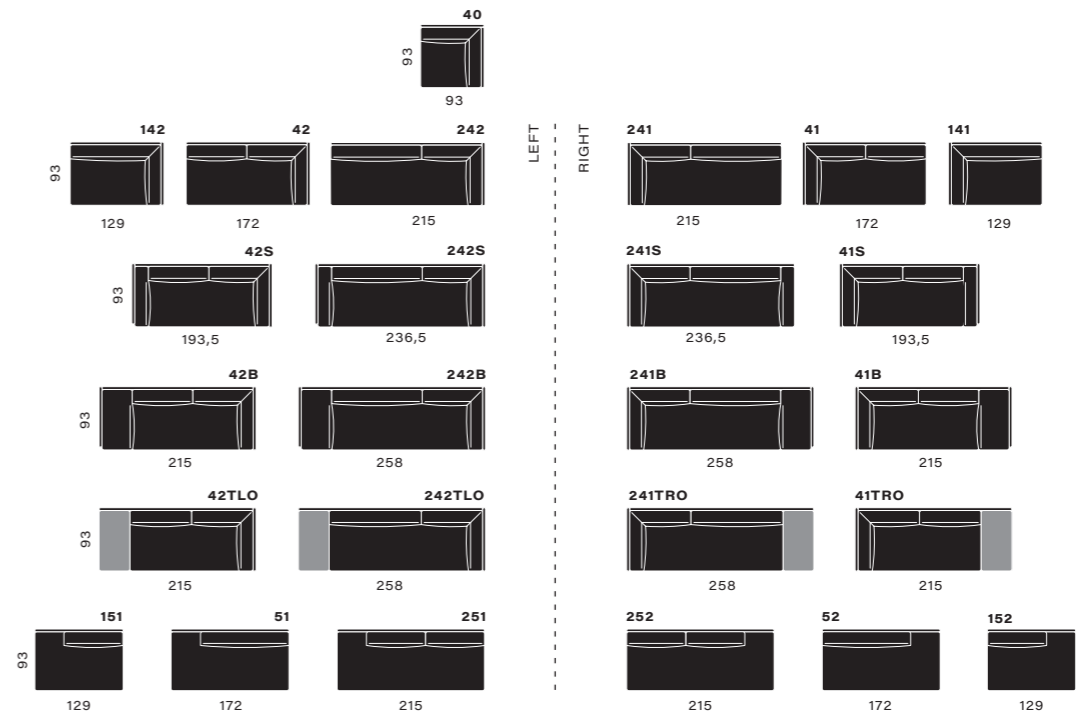

snooze fixed elements combine to fit your size

snooze modular elements combine to extend functions

chaise longue

side elements

snooze modular elements combine to extend functions

corners

manual

electric

manual & electric

↕ adjustable electric ↻ adjustable manually ■ tablet / box