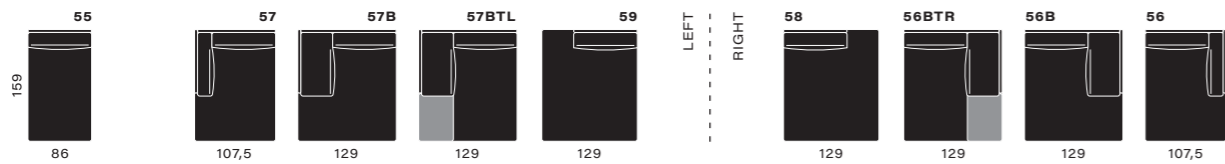

snooze fixed elements combine to fit your size

snooze modular elements combine to extend functions

chaise longue

side elements

snooze modular elements combine to extend functions

corners

manual

electric