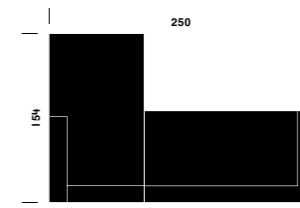

Tailor Made

Elements & sizes

Seats

Cushions

low cushion
width 60 or 80

high cushion with back support
width 60 or 80

A = Variable

Long-life, never dull,
endless combinations...