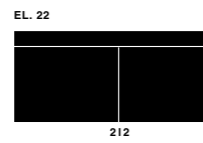

Tailor Made

Elements & sizes

Seats

Cushions

low cushion
width 60 or 80

high cushion with back support
width 60 or 80

A = Variable

Long-life, never dull,
endless combinations...