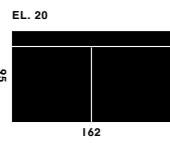

Tailor Made

Elements & sizes

Seats

Cushions

low cushion
width 60 or 80

high cushion with back support
width 60 or 80

A = Variable

Long-life, never dull,
endless combinations...