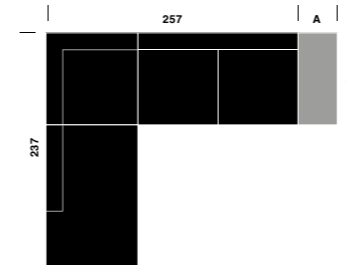

Tailor Made

Elements & sizes

Seats

Cushions

low cushion
width 60 or 80

high cushion with back support
width 60 or 80

A = Variable

Long-life, never dull,
endless combinations...