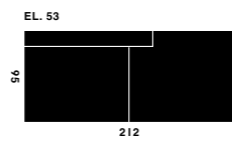

Tailor Made

Elements & sizes

Seats

Cushions

low cushion
width 60 or 80

high cushion with back support
width 60 or 80

A = Variable

Long-life, never dull,
endless combinations...