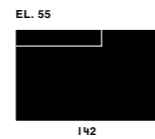

Tailor Made

Elements & sizes

Seats

Cushions

low cushion
width 60 or 80

high cushion with back support
width 60 or 80

A = Variable

Long-life, never dull,
endless combinations...