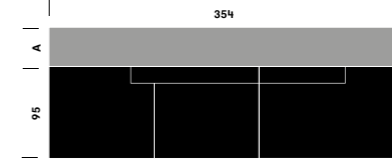

Tailor Made

Elements & sizes

Seats

Cushions

low cushion
width 60 or 80

high cushion with back support
width 60 or 80

A = Variable

Long-life, never dull,
endless combinations...