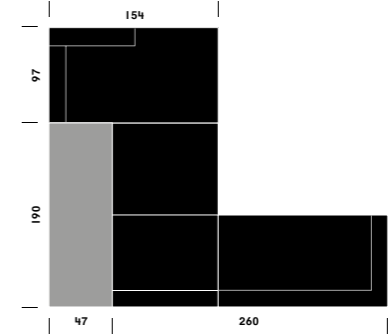

Tailor Made

Elements & sizes

Seats

Cushions

low cushion
width 60 or 80

high cushion with back support
width 60 or 80

A = Variable

Long-life, never dull,
endless combinations...