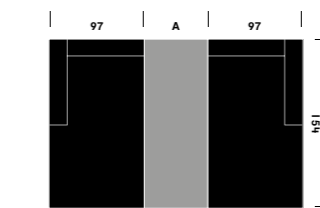

Tailor Made

Elements & sizes

Seats

Cushions

low cushion
width 60 or 80

high cushion with back support
width 60 or 80

A = Variable

Long-life, never dull,
endless combinations...