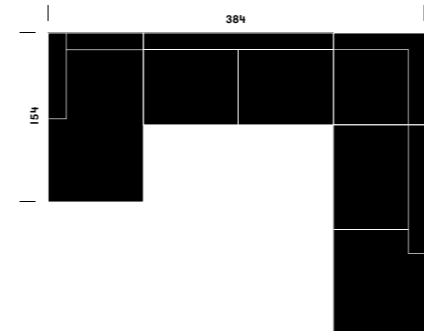

Tailor Made

Elements & sizes

Seats

Cushions

low cushion
width 60 or 80

high cushion with back support
width 60 or 80

A = Variable

Long-life, never dull,
endless combinations...

MODULARITY
EXAMPLES