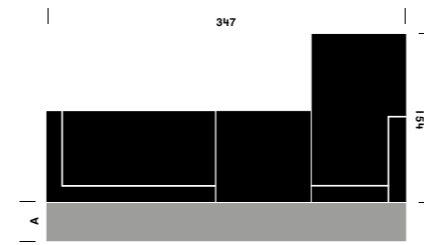

Tailor Made

Elements & sizes

Seats

Cushions

low cushion
width 60 or 80

high cushion with back support
width 60 or 80

A = Variable

Long-life, never dull,
endless combinations...