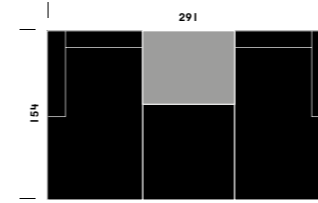

Tailor Made

Elements & sizes

Seats

Cushions

low cushion
width 60 or 80

high cushion with back support
width 60 or 80

A = Variable

Long-life, never dull,
endless combinations...