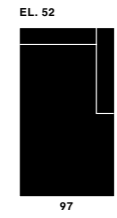

Tailor Made

Elements & sizes

Seats

Cushions

low cushion
width 60 or 80

high cushion with back support
width 60 or 80

A = Variable

Long-life, never dull,
endless combinations...