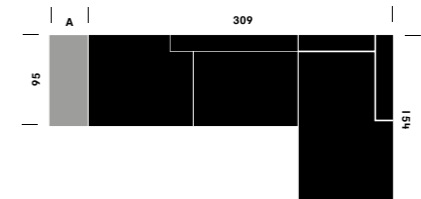

Tailor Made

Elements & sizes

Seats

Cushions

low cushion
width 60 or 80

high cushion with back support
width 60 or 80

A = Variable

Long-life, never dull,
endless combinations...