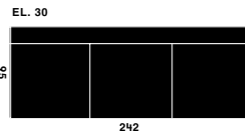

Tailor Made

Elements & sizes

Seats

Cushions

low cushion
width 60 or 80

high cushion with back support
width 60 or 80

A = Variable

Long-life, never dull,
endless combinations...